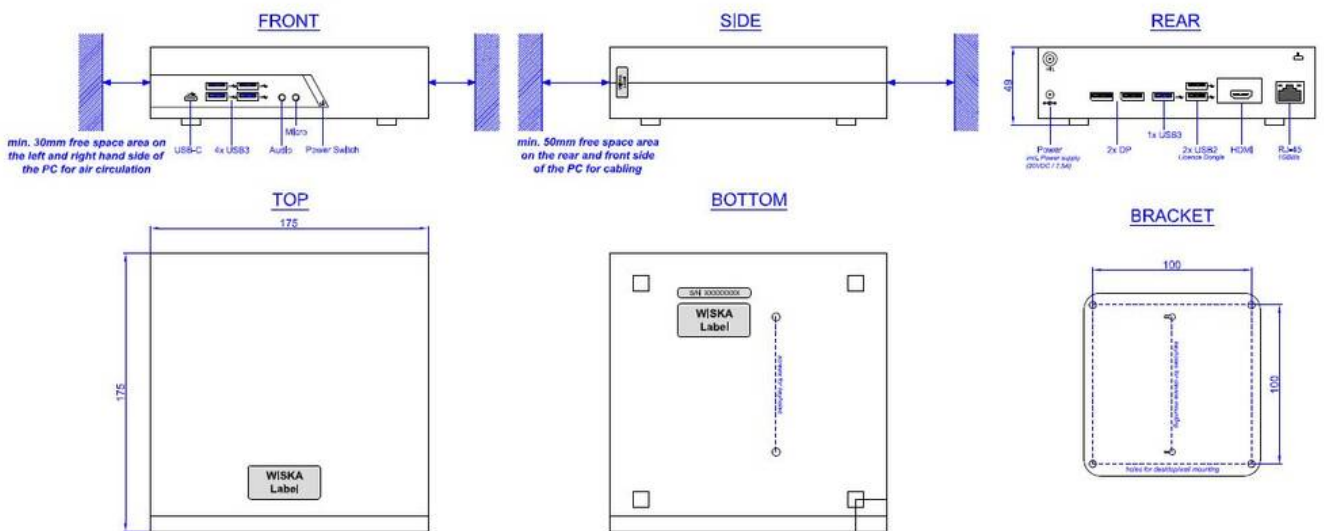

Your Contact:

WISKA India Pvt. Ltd.

Mr. Omkar Ashar · Unit No.247/248,Raheja Tesla Industrial District II , Edison Bldg No.-1A,
Plot No.GEN2/1/C/PART, TTC Industrial Area, MIDC, Juinagar, Navi Mumbai 400705, India

☎ +91-22-4967-1438 · ☎ +91-22-4967-1439 · o.ashar@wiska.in · www.wiska.in