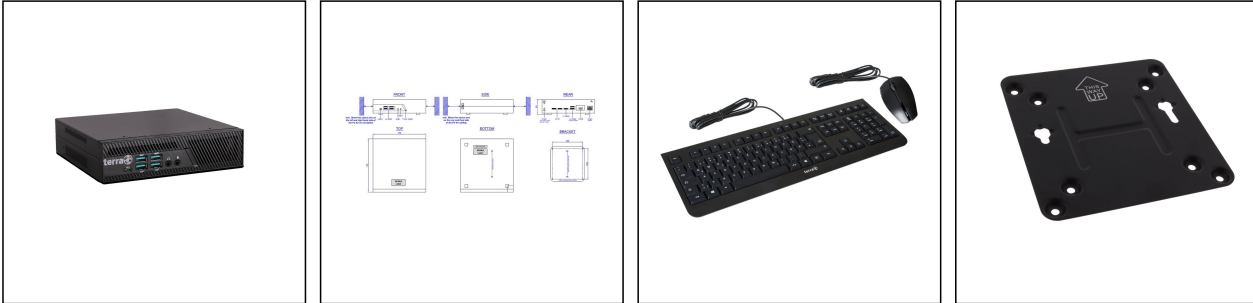

COM4SHIP/MICRO-5.1/20IP/8TB

Products may differ in size, colour and appearance to those shown. If you require further information or customisation, please contact us directly.

Type	COM4SHIP/MICRO-5.1/20IP/8TB
WISKA-Order no.	10113222
Casing	NUC
Material	Aluminium
Colour	Black
Operational areas	Indoor
Mounting	Surface mounting
Temp. range min	-30 °C
Temp. range max	50 °C
operating system	WIN10/64bit
Software	WISKA server
Processor	Intel i7
HDD (Video) type	DDR4/16GB
SSD/HDD (OS) type	SSD/256GB
SSD (Video) type	8TB
Ethernet	1 x GB-LAN/RJ45
Port	5x USB 3.0
Monitor Interface	DP/HDMI
Monitor max.	3 ST
Camera IP max.	20 ST
Bluetooth	Yes
Voltage	100 V - 240 V
Type of Voltage	AC
Frequence	50/60 Hz
Wattage	150 W

☎ +91-22-4967-1438 · ☎ +91-22-4967-1439 · o.ashar@wiska.in · www.wiska.in

Weight	1,3 kg
Tariff number	84715000

Remarks:

WISKA VIEW COM4SHIP® Micro with
Standard configuration, incl.
Operating system WINx, Intel i7 processor,
8TB 24/7 SSD, MIL-STD-810H.
USB standard keyboard (US layout)
and USB mouse
WISKA VIEW CCTV server software
is installed
Software dongle for:
20x IP-PTZ camera station
Contains:
1x power supply (110-240VAC),
1x patch cable Cat6 / 2m
2x RJ45 connectors
Incl. Vesa100 mounting kit