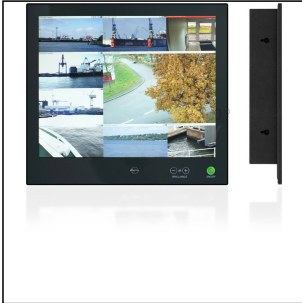

TFT15/HD/CONS/IEC60945/MMD

TFT Monitor 15"

Products may differ in size, colour and appearance to those shown. If you require further information or customisation, please contact us directly.

Type	TFT15/HD/CONS/IEC60945/MMD
WISKA-Order no.	10113451
Protection class	IP66
Temp. range min	-15 °C
Temp. range max	55 °C
Humidity	95 %
Operational areas	ECR/CCR/Wheelhouse, Indoor
Range of use	IEC 60945
Mounting	Recessed mounting
Colour	Black
Resolution	1024x768
TFT size	15
Light intensity	400 cd/m ²
Contrast Ratio	1500:1
Aspect Ratio	4:3
CCTV add-on	Dimming (100%), Option: Wall bracket, Option: Desk bracket
Port	HDMI, Display Port
Type of Voltage	AC
Frequence	50/60 Hz
Wattage	23 W
Weight	5 kg
Tariff number	85285291