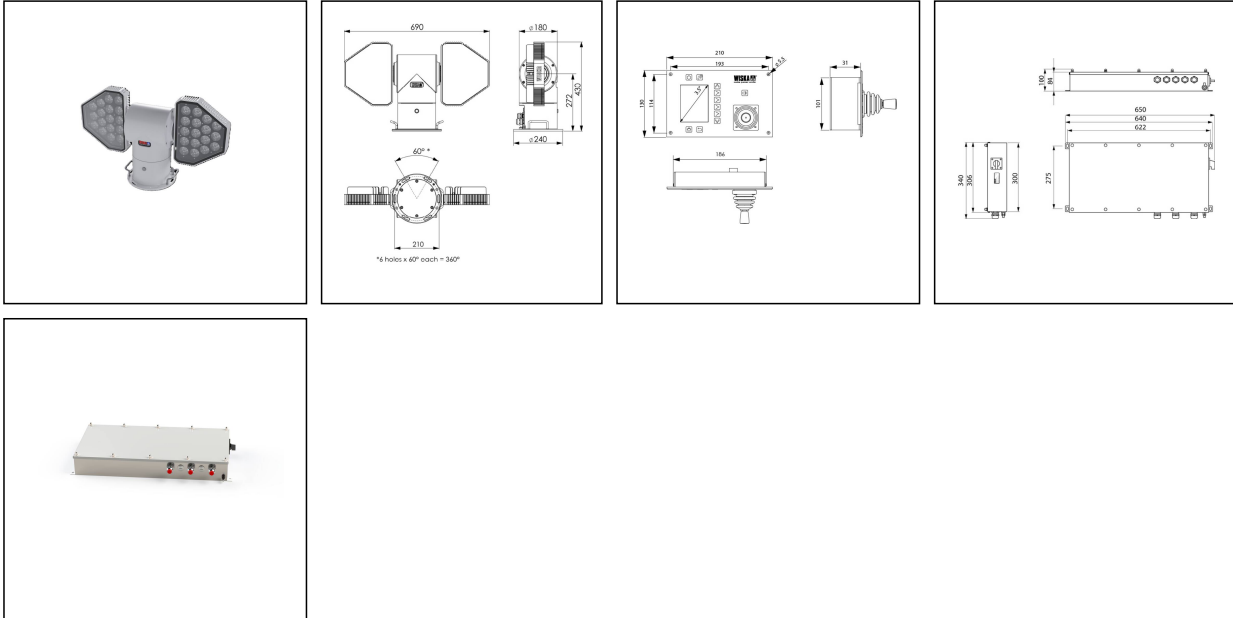

SD-2-135

LED Searchlight

Products may differ in size, colour and appearance to those shown. If you require further information or customisation, please contact us directly.

WISKA-Order no.	10113513
Type	SD-2-135
P/T-Type	integrated
Horizontal °/s	variable
Vertical °/s	variable
Rotation horizontal	360° endless
Rotation vertical	360° endless
Material	Aluminium, Stainless steel
Control unit	RCU-E-S
Wattage	200 W
Colour	RAL 9016
Surface	Powder coated
Voltage	230 V
Type of Voltage	AC
Frequency	50/60 Hz
Protection class	IP66, IP68
Operational areas	Outdoor
Focusing	electric

Remarks:

LED Searchlight

2 LED cluster mounted on Pan and Tilt unit

Searchlight: IP66/68 (0,2 bar 30 min)

2x100W searchlight function or

2x135W floodlight function

Morsefunction

Switchable as searchlight or floodlight