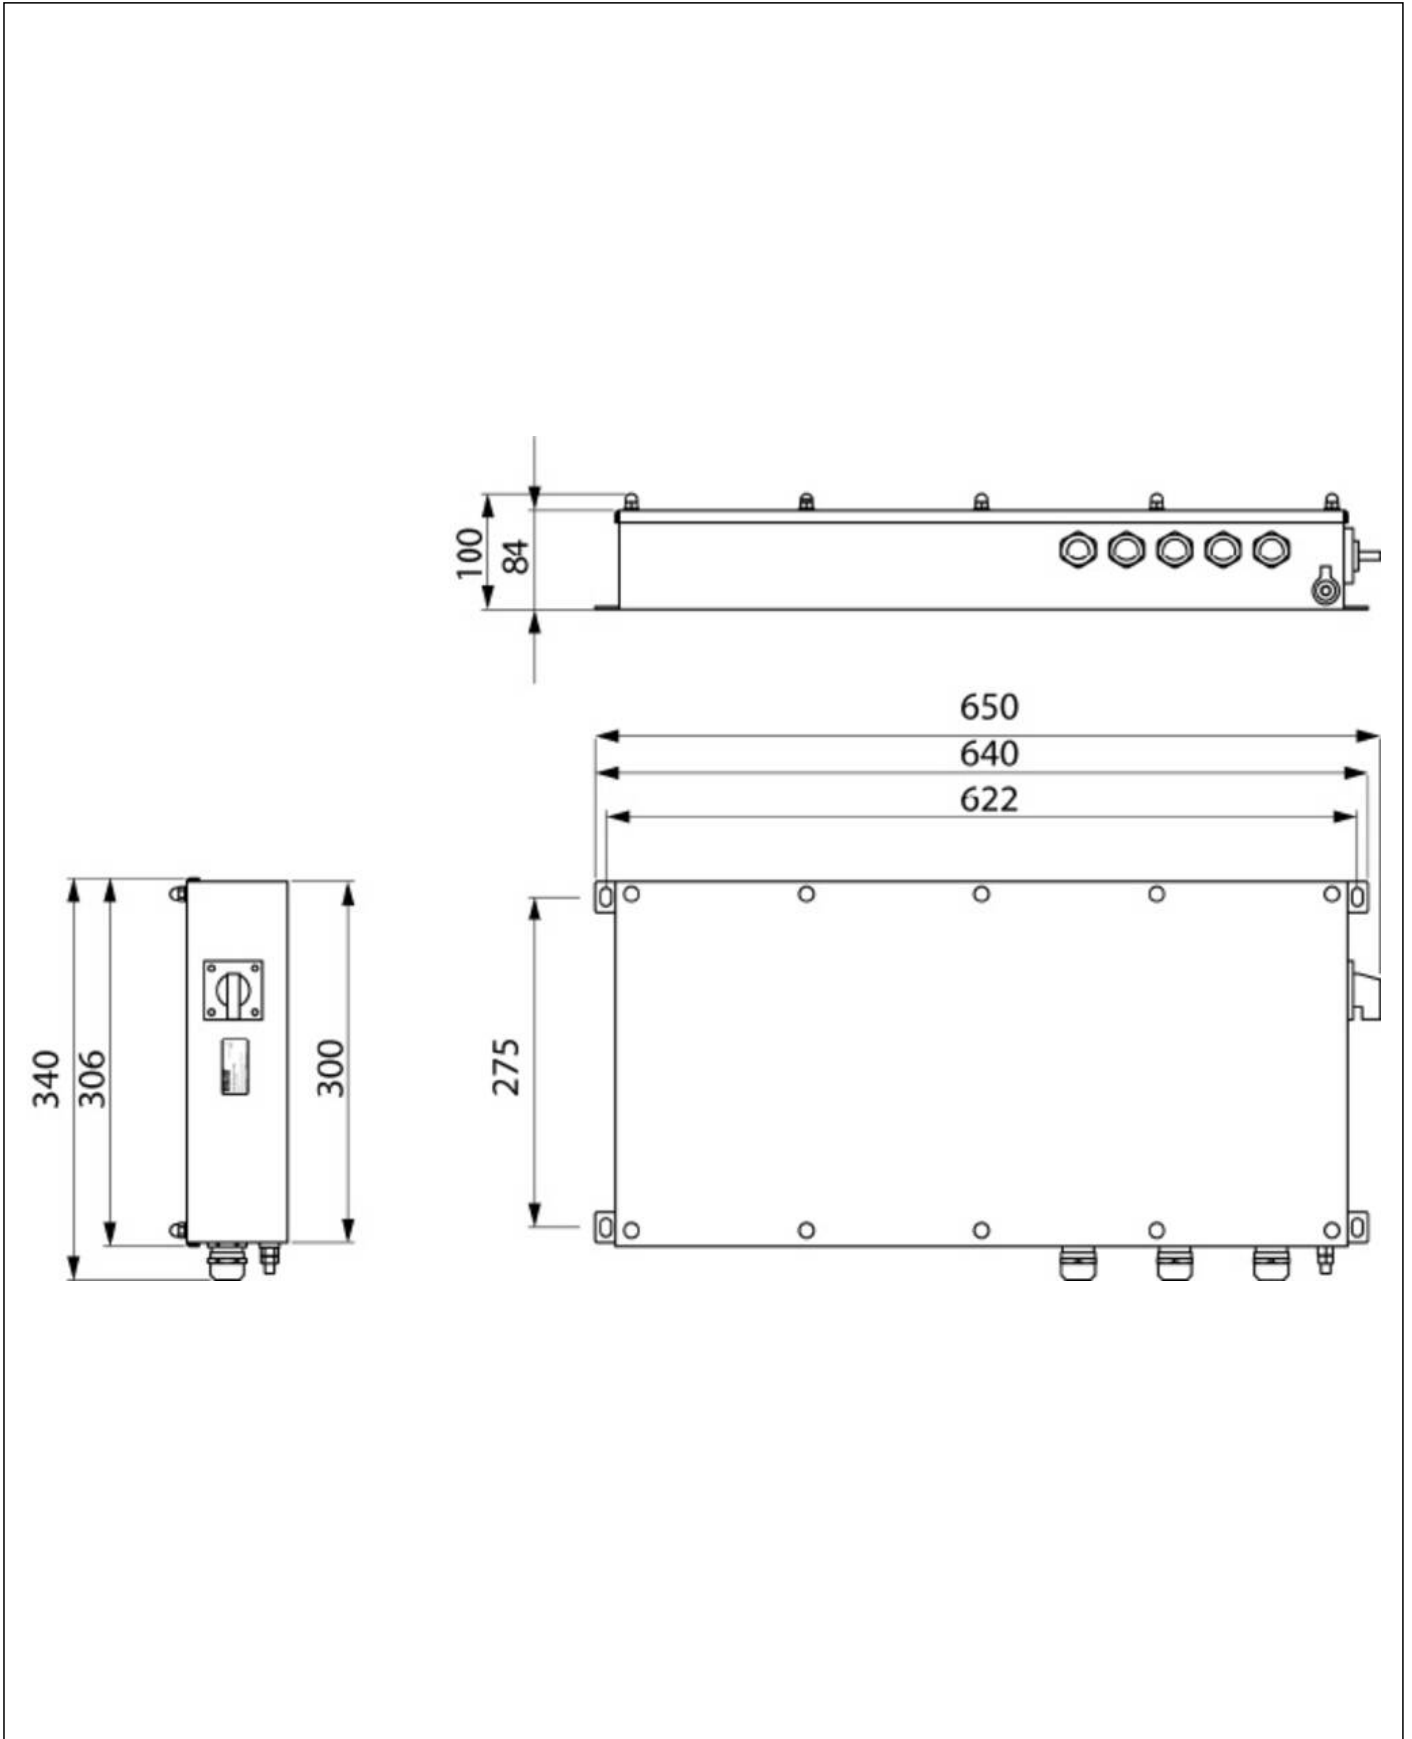

Your Contact:

WISKA India Pvt. Ltd.

Mr. Omkar Ashar · Unit No.247/248,Raheja Tesla Industrial District II , Edison Bldg No.-1A,
Plot No.GEN2/1/C/PART, TTC Industrial Area, MIDC, Juinagar, Navi Mumbai 400705, India

☎ +91-22-4967-1438 · ☎ +91-22-4967-1439 · o.ashar@wiska.in · www.wiska.in