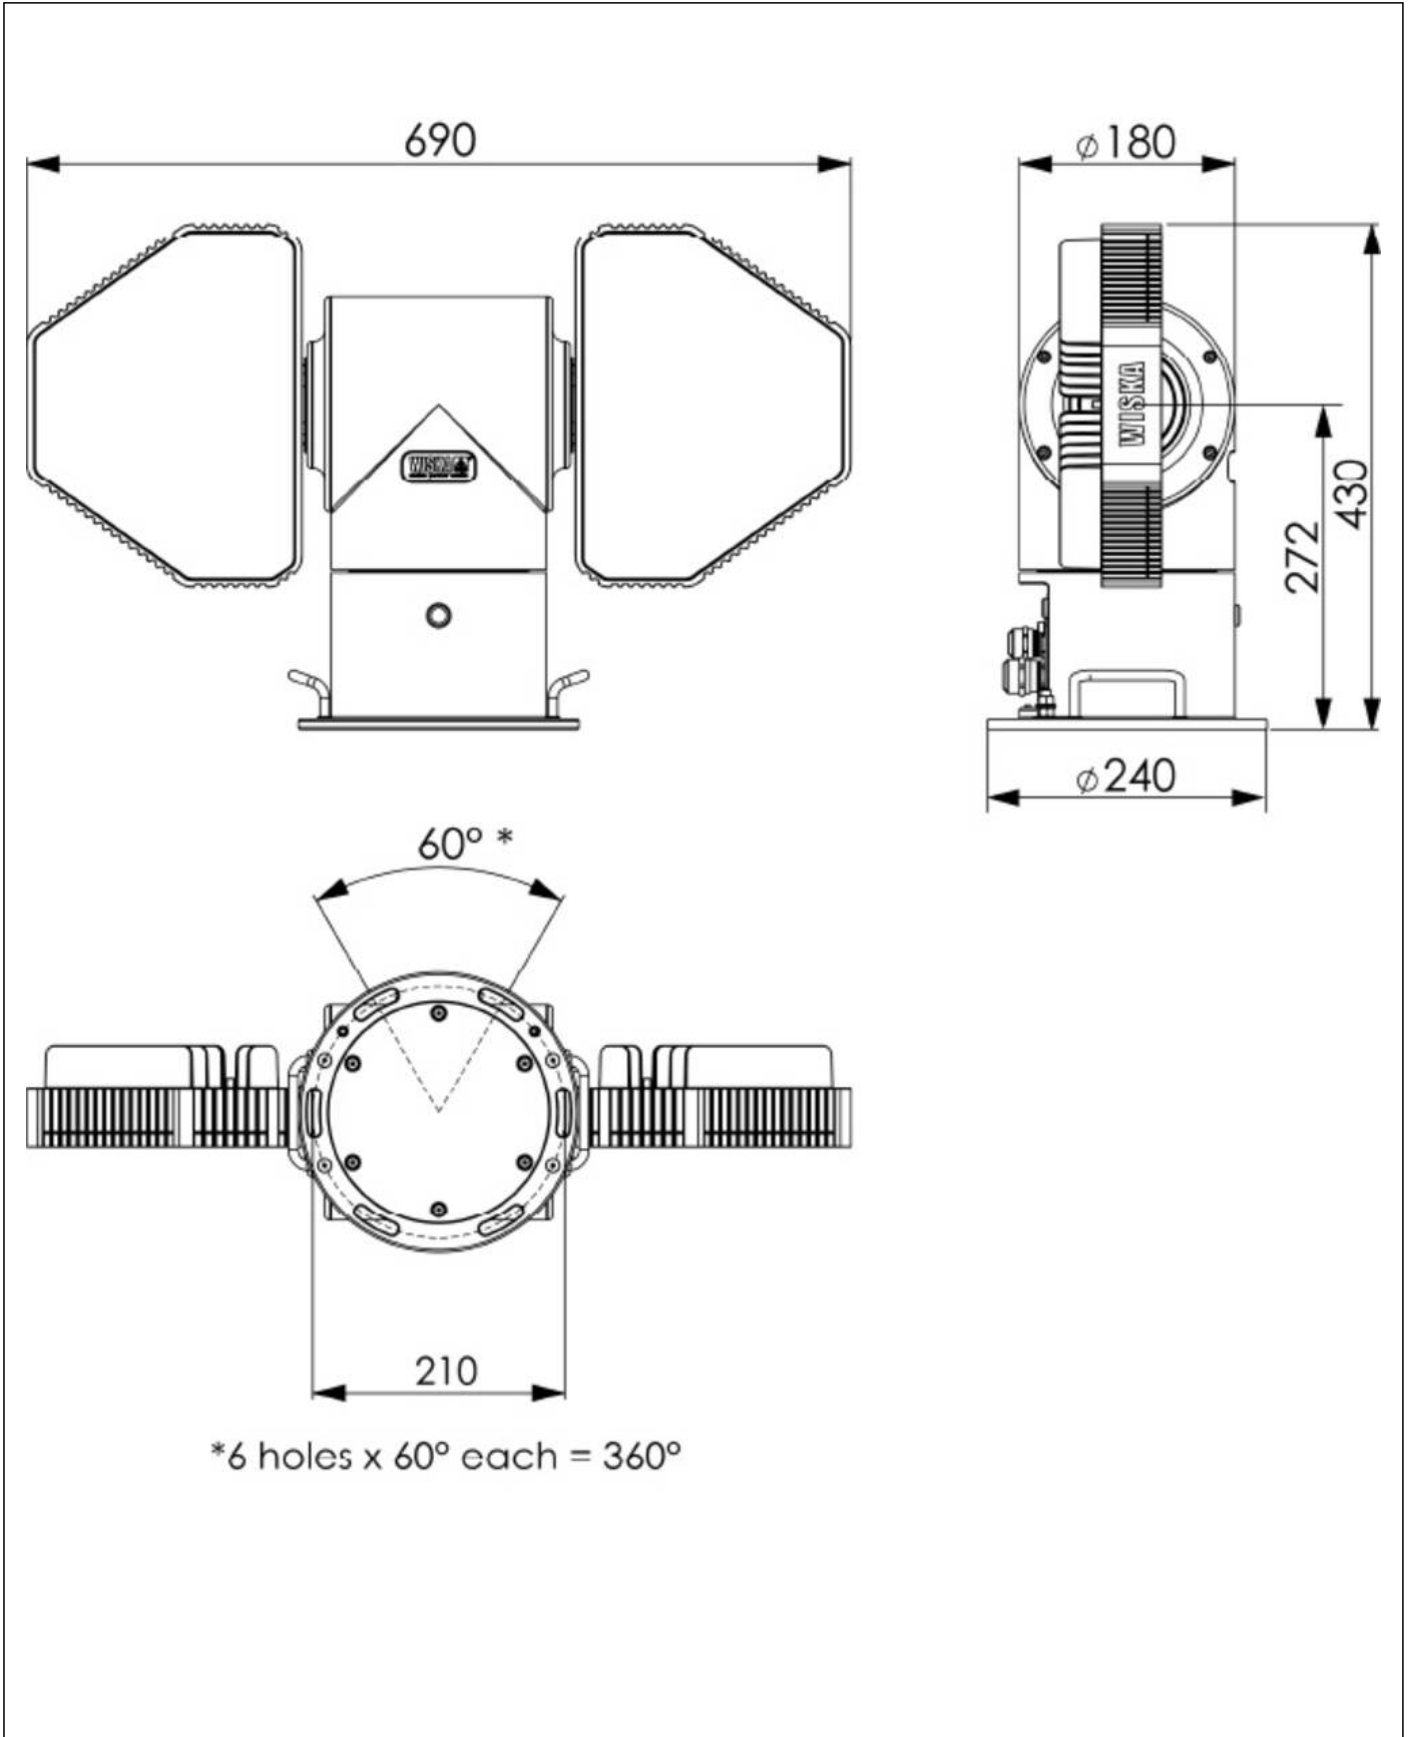

Your Contact:

WISKA India Pvt. Ltd.

Mr. Omkar Ashar · Unit No.247/248,Raheja Tesla Industrial District II , Edison Bldg No.-1A,
Plot No.GEN2/1/C/PART, TTC Industrial Area, MIDC, Juinagar, Navi Mumbai 400705, India

☎ +91-22-4967-1438 · ☎ +91-22-4967-1439 · o.ashar@wiska.in · www.wiska.in