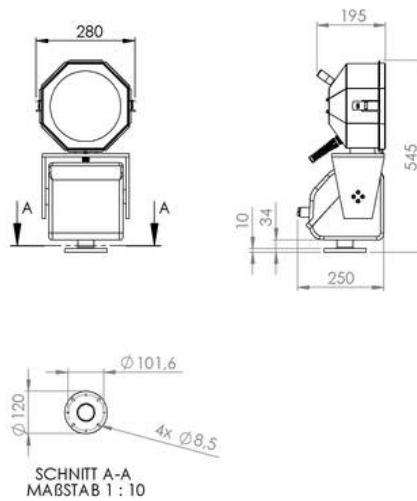

Your Contact:

WISKA India Pvt. Ltd.

Mr. Omkar Ashar · Unit No.247/248,Raheja Tesla Industrial District II , Edison Bldg No.-1A,
Plot No.GEN2/1/C/PART, TTC Industrial Area, MIDC, Juinagar, Navi Mumbai 400705, India

☎ +91-22-4967-1438 · ☎ +91-22-4967-1439 · o.ashar@wiska.in · www.wiska.in