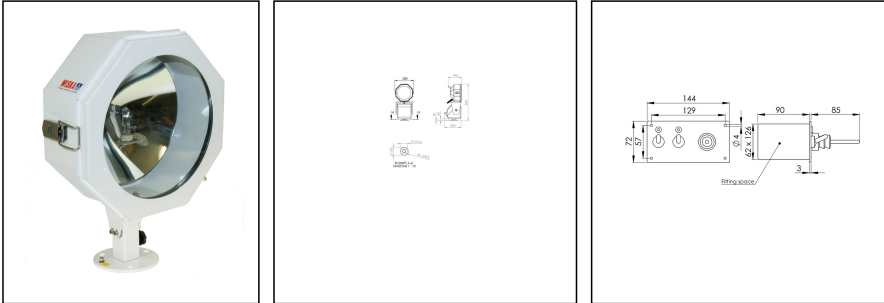

SW200 -250-X(24)-P13-R12

Searchlight for halogen lamps Ø 200mm, 250W, 24V, glass reflector

Products may differ in size, colour and appearance to those shown. If you require further information or customisation, please contact us directly.

WISKA-Order no.	10113808
Type	SW200 -250-X(24)-P13-R12
P/T-Type	FL20/24VAC
Horizontal °/s	5 °/sec
Vertical °/s	2,4 °/sec
Rotation horizontal	330 °
Rotation vertical	+50 ° / -70 °
Material	Stainless steel
Colour	RAL 9016
Surface	Powder coated
Wattage	250 W
Voltage max. (V)	24 V
Type of Voltage	AC
Protection class	IP56
Operational areas	Outdoor
Reflector	Glass
Focusing	fixed focus
Lightsource	Halogen lamp
Lightsource incl.	No
Light performance	immediately
Range (1 lux)	775 m
Light intensity mio/cd	0,6
Divergence	7°/10
Lampholder	G6,35
Number of lampholder	1 ST

☎ +91-22-4967-1438 · ☎ +91-22-4967-1439 · o.ashar@wiska.in · www.wiska.in

Temp. range min	-25 °C
Temp. range max	45 °C
Control unit	RCU-E-KL
Type of cable gland	ESVGS 20
Material cable gland	Polyamide
Type of cable	non-armoured
Power cable	H07RN-F 3x1,5mm ²
Ø cable diameter min	6 mm
Ø cable diameter max	13 mm
Globe colour	Clear
Mounting	Upside
Tariff number	94054910

Remarks:

SW200: Searchlight for halogen lamp 24V, IP56, glass parabolic mirror 200mm

250W

Voltage: 24V

P13: pan and tilt unit FL20 24V AC

R12: remote control unit, recessed, small, RCU-E-KL, 24V

Equipment:

- Toughened front glass
- Rubber sealing
- Quick fastening devices
- Connection cable 3m