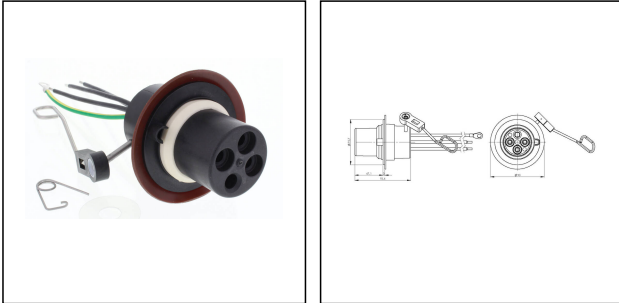

SP-VARI-SI/OTE

Socket insert

Products may differ in size, colour and appearance to those shown. If you require further information or customisation, please contact us directly.

WISKA-Order no.	22000399
Sparepart	Socket insert
Type	SP-VARI-SI/OTE
Weight	0,31 kg

Remarks:

Socket insert inclusive switching mechanism
for VARITAIN OneTouch ECO

12.05.2026

Your Contact:

WISKA India Pvt. Ltd.

Mr. Omkar Ashar · Unit No.247/248,Raheja Tesla Industrial District II , Edison Bldg No.-1A,
Plot No.GEN2/1/C/PART, TTC Industrial Area, MIDC, Juinagar, Navi Mumbai 400705, India