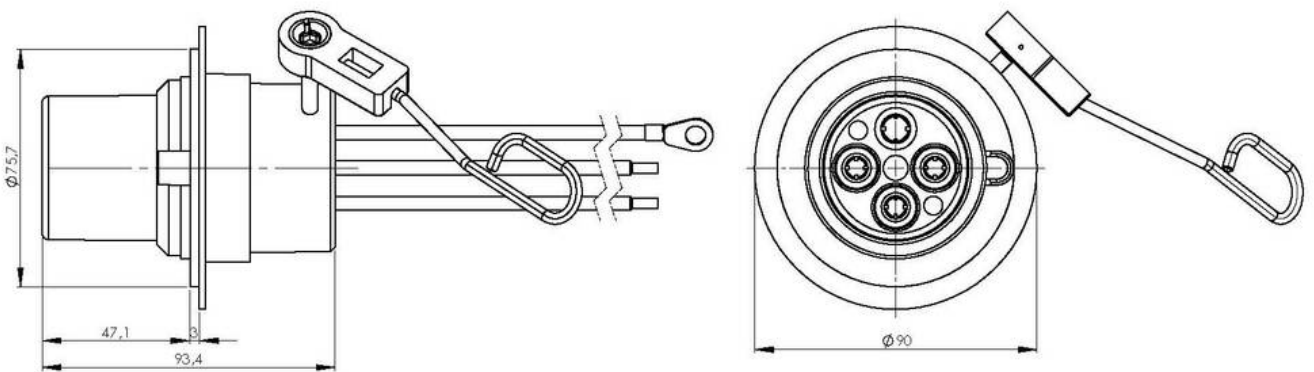

Your Contact:

WISKA India Pvt. Ltd.

Mr. Omkar Ashar · Unit No.247/248,Raheja Tesla Industrial District II , Edison Bldg No.-1A,
Plot No.GEN2/1/C/PART, TTC Industrial Area, MIDC, Juinagar, Navi Mumbai 400705, India

☎ +91-22-4967-1438 · ☎ +91-22-4967-1439 · o.ashar@wiska.in · www.wiska.in