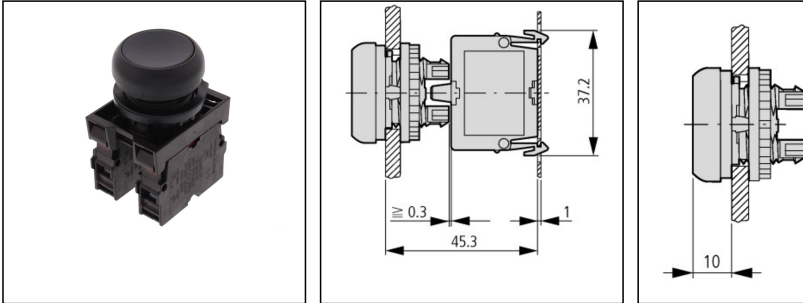

SP-PB-B Push button, black

Push button black

Products may differ in size, colour and appearance to those shown. If you require further information or customisation, please contact us directly.

Type	SP-PB-B Push button, black
WISKA-Order no.	22000579
Type of switch	Push button, 2xNC, 2xNO
Weight	0,06 kg
Tariff number	85369010

Remarks:

2-pole 6A
 complete with push button, black
 2x closing contacts and
 2x breaking contacts

23.05.2026

Your Contact:

WISKA India Pvt. Ltd.

Mr. Omkar Ashar · Unit No.247/248,Raheja Tesla Industrial District II , Edison Bldg No.-1A,
 Plot No.GEN2/1/C/PART, TTC Industrial Area, MIDC, Juinagar, Navi Mumbai 400705, India