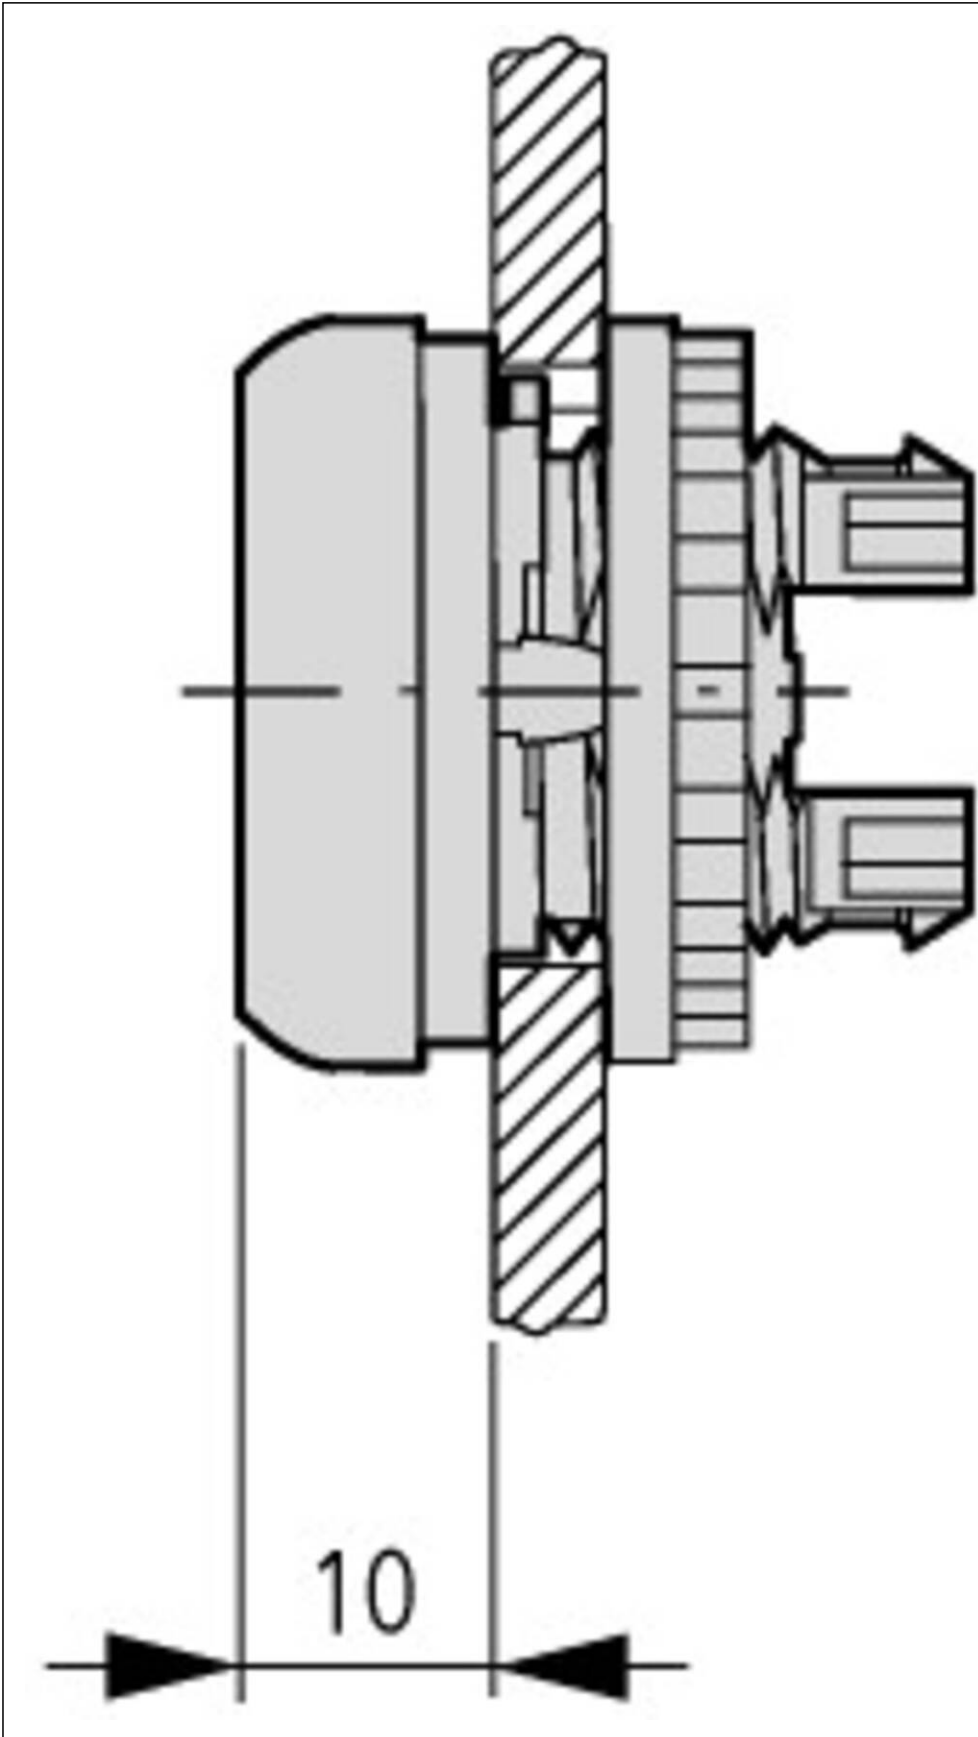

Your Contact:

WISKA India Pvt. Ltd.

Mr. Omkar Ashar · Unit No.247/248,Raheja Tesla Industrial District II , Edison Bldg No.-1A,
Plot No.GEN2/1/C/PART, TTC Industrial Area, MIDC, Juinagar, Navi Mumbai 400705, India

☎ +91-22-4967-1438 · ☎ +91-22-4967-1439 · o.ashar@wiska.in · www.wiska.in