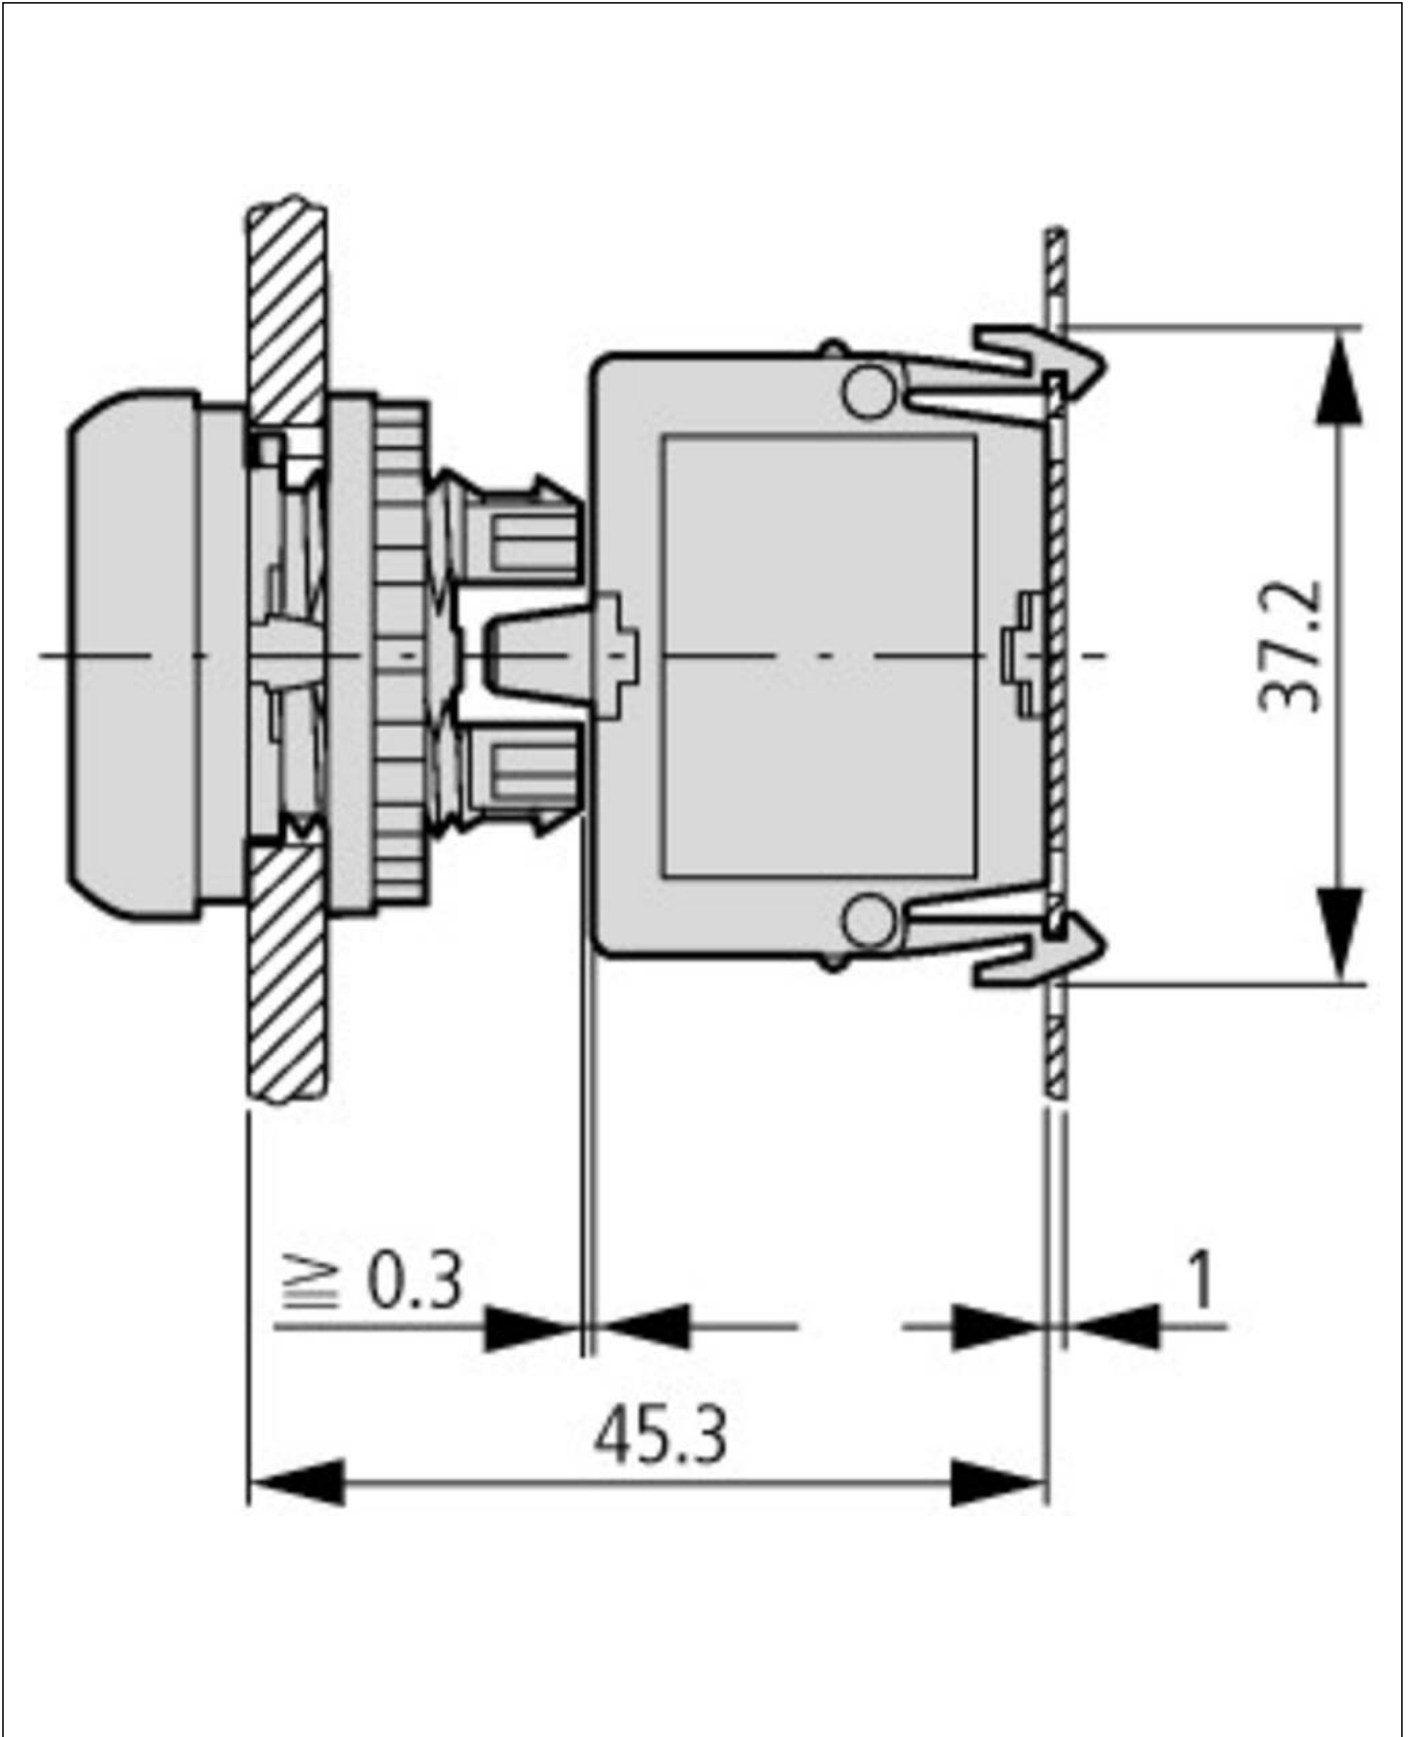

Your Contact:

WISKA India Pvt. Ltd.

Mr. Omkar Ashar · Unit No.247/248,Raheja Tesla Industrial District II , Edison Bldg No.-1A,
Plot No.GEN2/1/C/PART, TTC Industrial Area, MIDC, Juinagar, Navi Mumbai 400705, India

☎ +91-22-4967-1438 · ☎ +91-22-4967-1439 · o.ashar@wiska.in · www.wiska.in