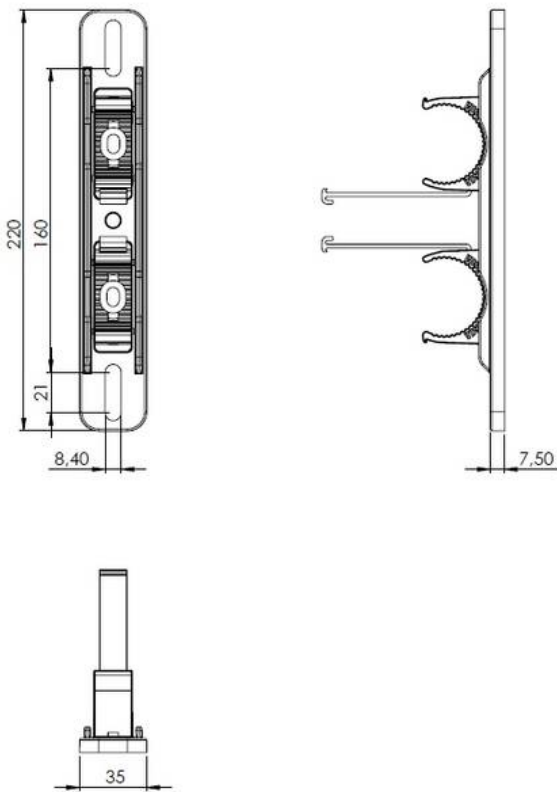

Your Contact:

WISKA India Pvt. Ltd.

Mr. Omkar Ashar · Unit No.247/248,Raheja Tesla Industrial District II , Edison Bldg No.-1A,
Plot No.GEN2/1/C/PART, TTC Industrial Area, MIDC, Juinagar, Navi Mumbai 400705, India

☎ +91-22-4967-1438 · ☎ +91-22-4967-1439 · o.ashar@wiska.in · www.wiska.in