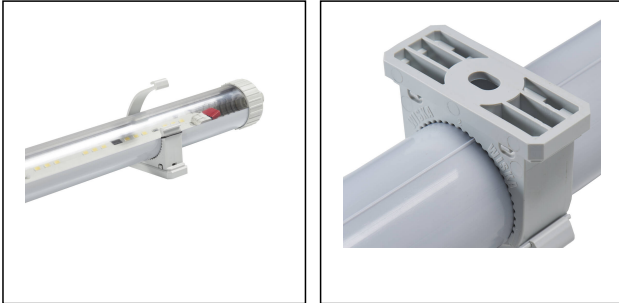

SP-4000-Pipe clamps set for COMBI

Bracket for luminare 4000

Products may differ in size, colour and appearance to those shown. If you require further information or customisation, please contact us directly.

Type	SP-4000-Pipe clamps set for COMBI
WISKA-Order no.	22001364
Packing unit	2
Material	Polyamide
Colour	Grey
Temp. range min	-30 °C
Temp. range max	55 °C
Tariff number	94059200

Remarks:

Spare part for tube luminaire 4000 WISKA
 with connection box COMBI
 Polyamide
 Content:
 2x pipe clamp