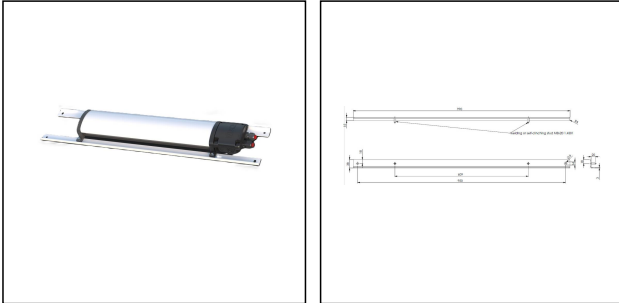

## Adapterprofile MPL 36W - 4010 16W

### Adapter Profile

Products may differ in size, colour and appearance to those shown. If you require further information or customisation, please contact us directly.

<b>Type</b>	Adapterprofile MPL 36W - 4010 16W
<b>WISKA-Order no.</b>	22001515
<b>Packing unit</b>	2
<b>Material</b>	Stainless steel 1.4301 (V2A)
<b>Colour</b>	White

Remarks:

Application:

For replacing a multi purpose luminaire (36W) with a 4010 (16W) from WISKA.

Two profile rails are required per luminaire.

17.06.2026

Your Contact:

**WISKA India Pvt. Ltd.**

Mr. Omkar Ashar · Unit No.247/248,Raheja Tesla Industrial District II , Edison Bldg No.-1A,  
Plot No.GEN2/1/C/PART, TTC Industrial Area, MIDC, Juinagar, Navi Mumbai 400705, India