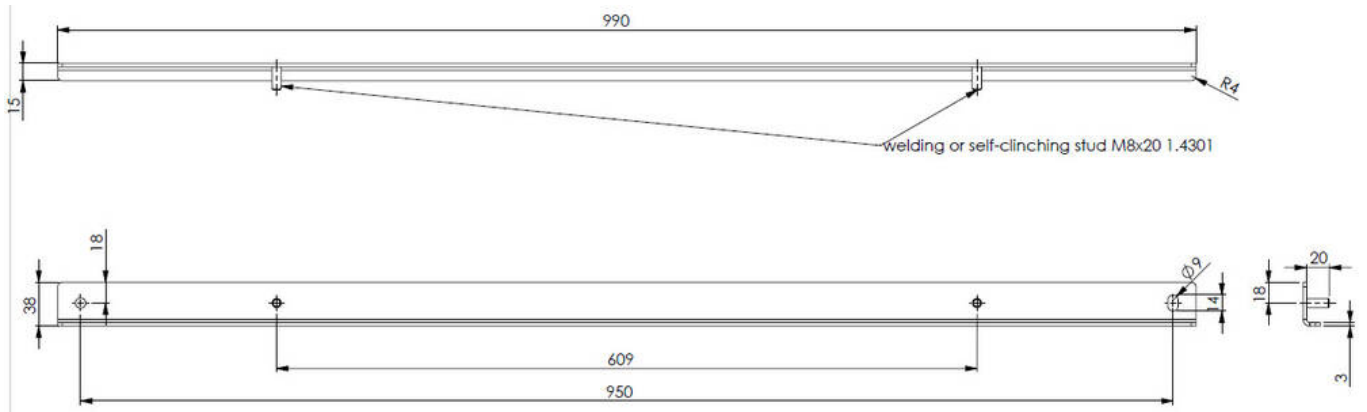

Your Contact:

WISKA India Pvt. Ltd.

Mr. Omkar Ashar · Unit No.247/248,Raheja Tesla Industrial District II , Edison Bldg No.-1A,
Plot No.GEN2/1/C/PART, TTC Industrial Area, MIDC, Juinagar, Navi Mumbai 400705, India

☎ +91-22-4967-1438 · ☎ +91-22-4967-1439 · o.ashar@wiska.in · www.wiska.in