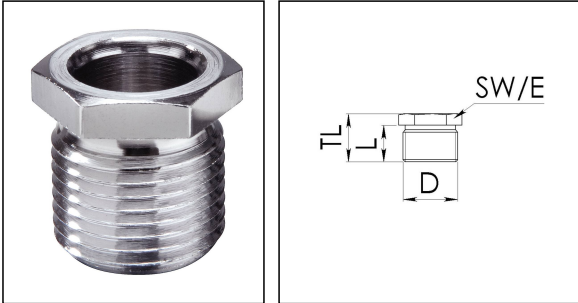

SBL 36/Cr

Bush, brass chromed-plated, M36

Products may differ in size, colour and appearance to those shown. If you require further information or customisation, please contact us directly.

Material	Brass chromium-plated
Temp. range min	-150 °C
Temp. range max	250 °C
Thread type	M
Ø Connection thread D	36
Lead	2
Length screw-in thread L	19 mm
Key width SW	36 mm
Collar diameter (E)	41 mm
Total length TL	25 mm
Surface	Chromium-plated
Order no. chrome-plated	30070454
Type	SBL 36/Cr
Packing unit	1
ETIM-Classification	EC000814