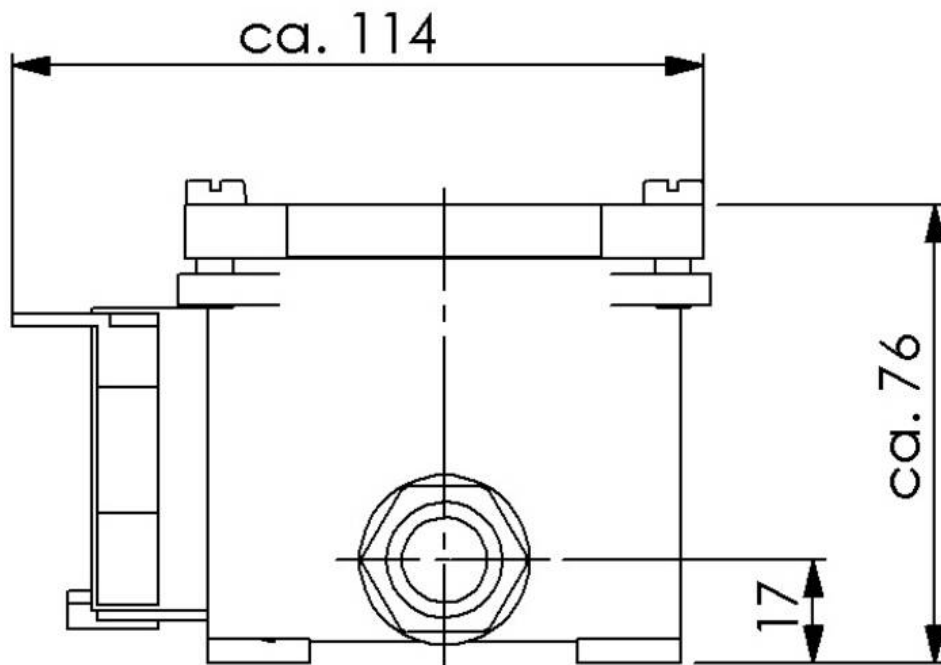

Your Contact:

WISKA India Pvt. Ltd.

Mr. Omkar Ashar · Unit No.247/248,Raheja Tesla Industrial District II , Edison Bldg No.-1A,
Plot No.GEN2/1/C/PART, TTC Industrial Area, MIDC, Juinagar, Navi Mumbai 400705, India

☎ +91-22-4967-1438 · ☎ +91-22-4967-1439 · o.ashar@wiska.in · www.wiska.in