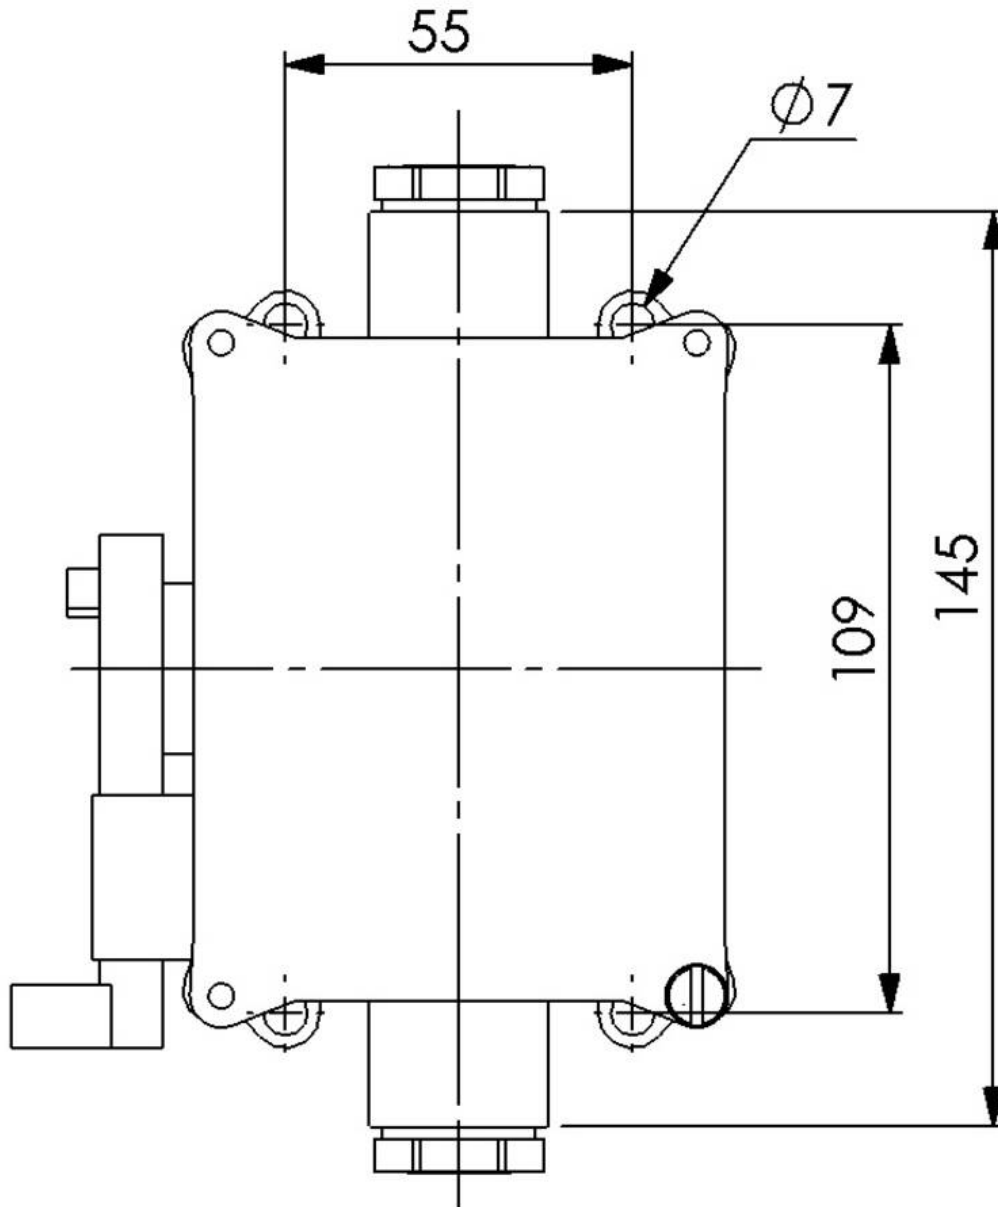

Your Contact:

WISKA India Pvt. Ltd.

Mr. Omkar Ashar · Unit No.247/248, Raheja Tesla Industrial District II , Edison Bldg No.-1A,
Plot No.GEN2/1/C/PART, TTC Industrial Area, MIDC, Juinagar, Navi Mumbai 400705, India

☎ +91-22-4967-1438 · ☎ +91-22-4967-1439 · o.ashar@wiska.in · www.wiska.in