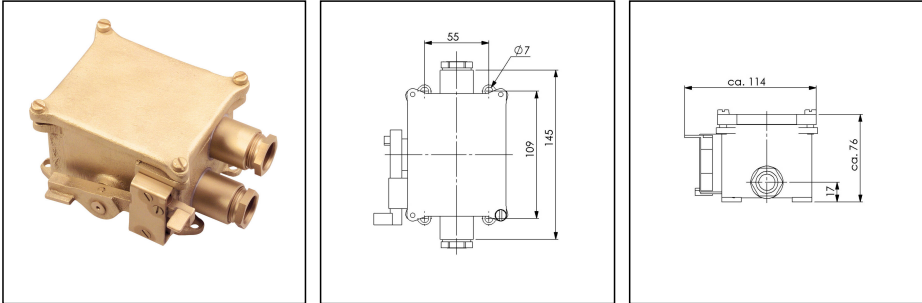

3028/D-2xZ14

Door switch wiith switch lock, 2-pole 10A, brass, IP56

Products may differ in size, colour and appearance to those shown. If you require further information or customisation, please contact us directly.

WISKA-Order no.	50010467
Type	3028/D-2xZ14
Voltage	250 V
Type of Voltage	AC
Current	10 A
Protection class	IP56
Material	Brass
Material cable gland	Brass
Using for cable gland	
Type of cable gland	M 24 x 1,5
Ø cable diameter min	12 mm
Ø cable diameter max	14,5 mm
Type of cable	armoured
Mounting	Surface mounting
Temp. range min	-25 °C
Temp. range max	45 °C
Type of switch	Toggle switch interior, 2-pole
Weight	1,76 kg
Variations	on request
Tariff number	85363010