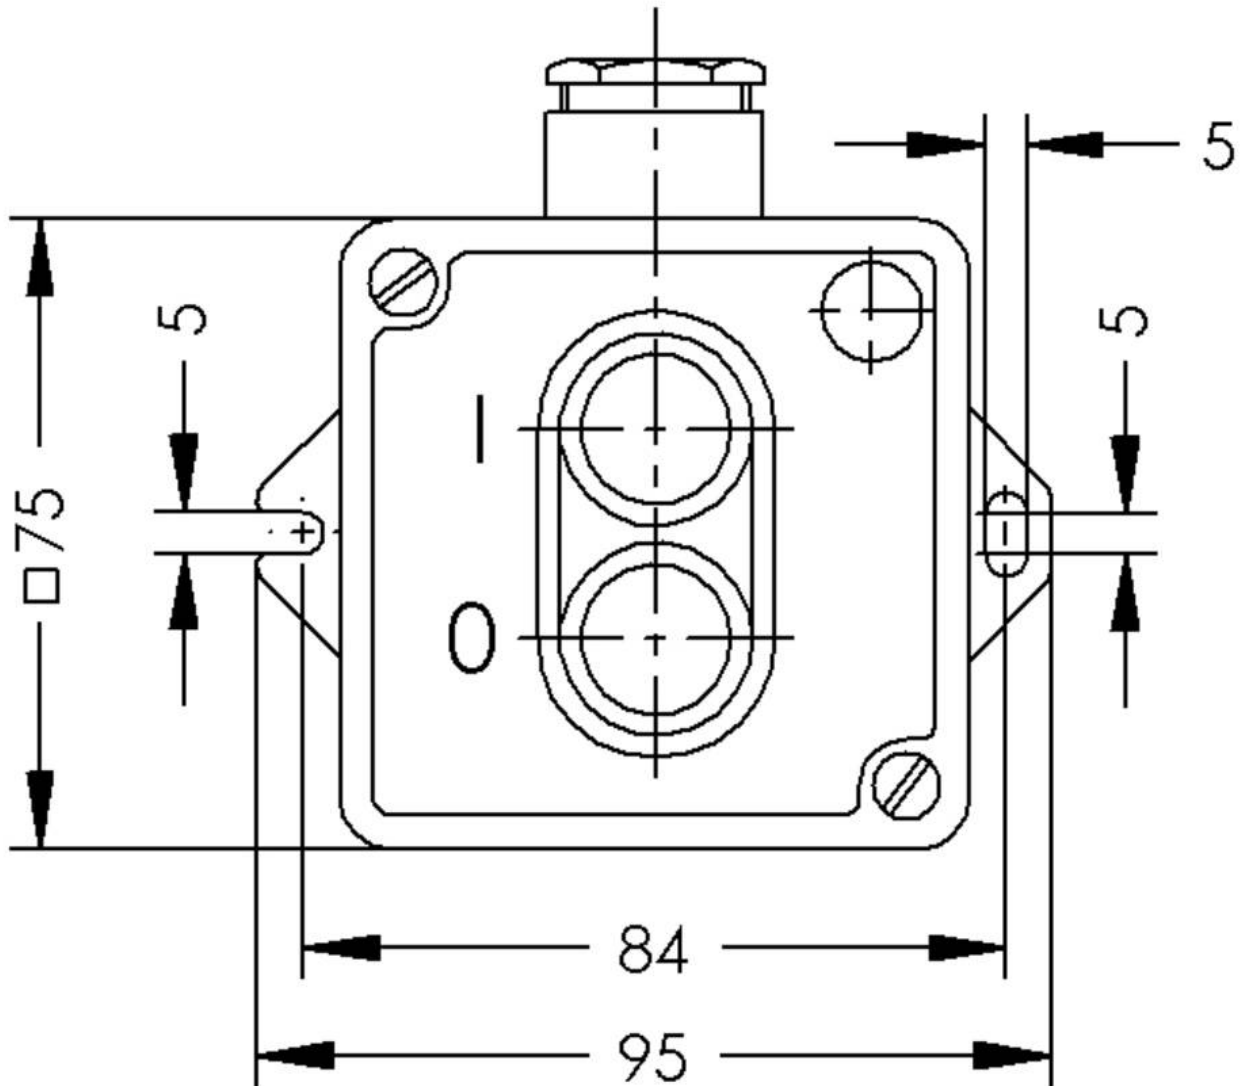

Your Contact:

WISKA India Pvt. Ltd.

Mr. Omkar Ashar · Unit No.247/248,Raheja Tesla Industrial District II , Edison Bldg No.-1A,
Plot No.GEN2/1/C/PART, TTC Industrial Area, MIDC, Juinagar, Navi Mumbai 400705, India

☎ +91-22-4967-1438 · ☎ +91-22-4967-1439 · o.ashar@wiska.in · www.wiska.in