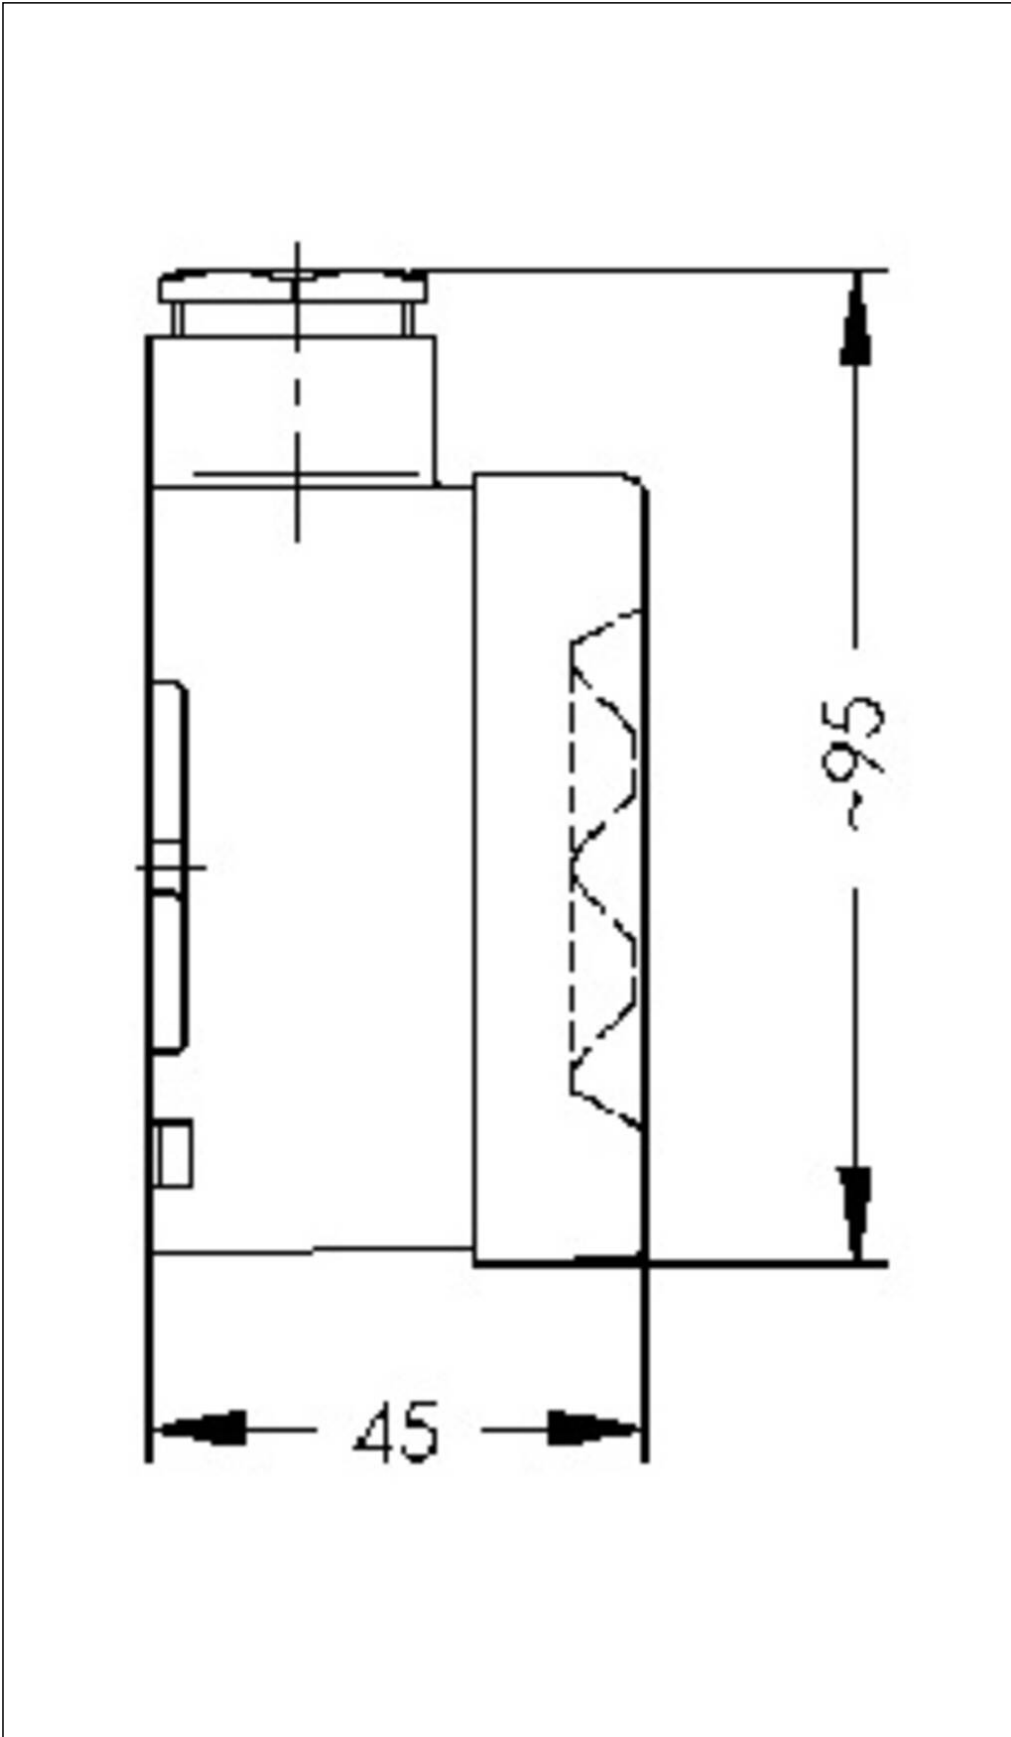

Your Contact:

WISKA India Pvt. Ltd.

Mr. Omkar Ashar · Unit No.247/248,Raheja Tesla Industrial District II , Edison Bldg No.-1A,
Plot No.GEN2/1/C/PART, TTC Industrial Area, MIDC, Juinagar, Navi Mumbai 400705, India

☎ +91-22-4967-1438 · ☎ +91-22-4967-1439 · o.ashar@wiska.in · www.wiska.in