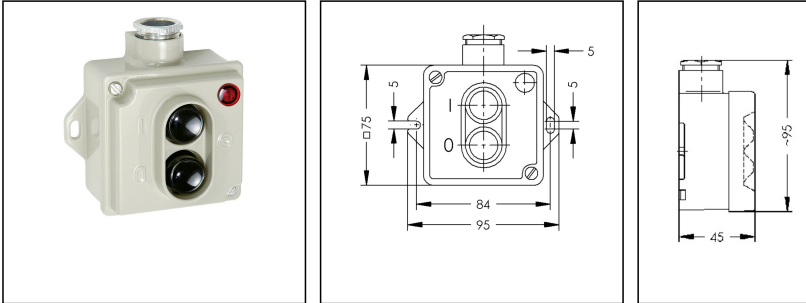

## Rocker switch 7228432 - SE

Rocker switch with signal light, aluminium, RAL 7032, IP44

Products may differ in size, colour and appearance to those shown. If you require further information or customisation, please contact us directly.

<b>WISKA-Order no.</b>	50045322
<b>Type</b>	Rocker switch 7228432 - SE
<b>Voltage</b>	250 V
<b>Current</b>	16 A
<b>Protection class</b>	IP44
<b>Material</b>	Aluminium
<b>Using for cable gland</b>	
<b>Mounting</b>	Surface mounting
<b>Temp. range min</b>	-30 °C
<b>Temp. range max</b>	90 °C
<b>Type of switch</b>	On-Off, 2-pole
<b>Globe colour</b>	Red
<b>Colour</b>	RAL 7032
<b>Weight</b>	0,2 kg
<b>Equipment</b>	Aluminium pressure screws PG16
<b>Tariff number</b>	85363010