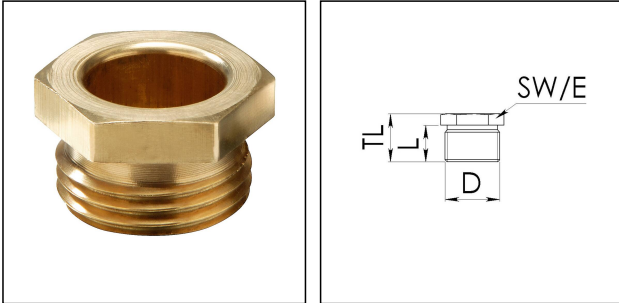

SBK 24

Bush, brass, M24

Products may differ in size, colour and appearance to those shown. If you require further information or customisation, please contact us directly.

Material	Brass
Temp. range min	-150 °C
Temp. range max	250 °C
Thread type	M
Ø Connection thread D	24
Lead	1,5
Length screw-in thread L	10 mm
Key width SW	24 mm
Collar diameter (E)	27 mm
Total length TL	16 mm
Surface	Bright
Order no. bright	50080077
Type	SBK 24
Packing unit	1
ETIM-Classification	EC000814