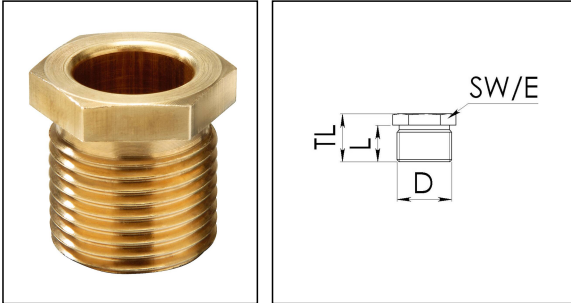

SBL 24

Bush, brass, M24

Products may differ in size, colour and appearance to those shown. If you require further information or customisation, please contact us directly.

Material	Brass
Temp. range min	-150 °C
Temp. range max	250 °C
Thread type	M
Ø Connection thread D	24
Lead	1,5
Length screw-in thread L	16 mm
Key width SW	24 mm
Collar diameter (E)	27 mm
Total length TL	21 mm
Surface	Bright
Order no. bright	50080087
Type	SBL 24
Packing unit	1
ETIM-Classification	EC000814