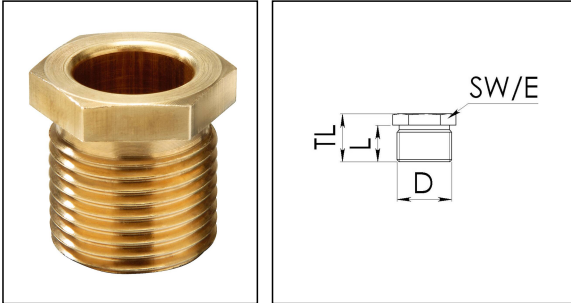

SBL 36

Bush, brass, M36

Products may differ in size, colour and appearance to those shown. If you require further information or customisation, please contact us directly.

Material	Brass
Temp. range min	-150 °C
Temp. range max	250 °C
Thread type	M
Ø Connection thread D	36
Lead	2
Length screw-in thread L	19 mm
Key width SW	36 mm
Collar diameter (E)	41 mm
Total length TL	25 mm
Surface	Bright
Order no. bright	50080089
Type	SBL 36
Packing unit	1
ETIM-Classification	EC000814