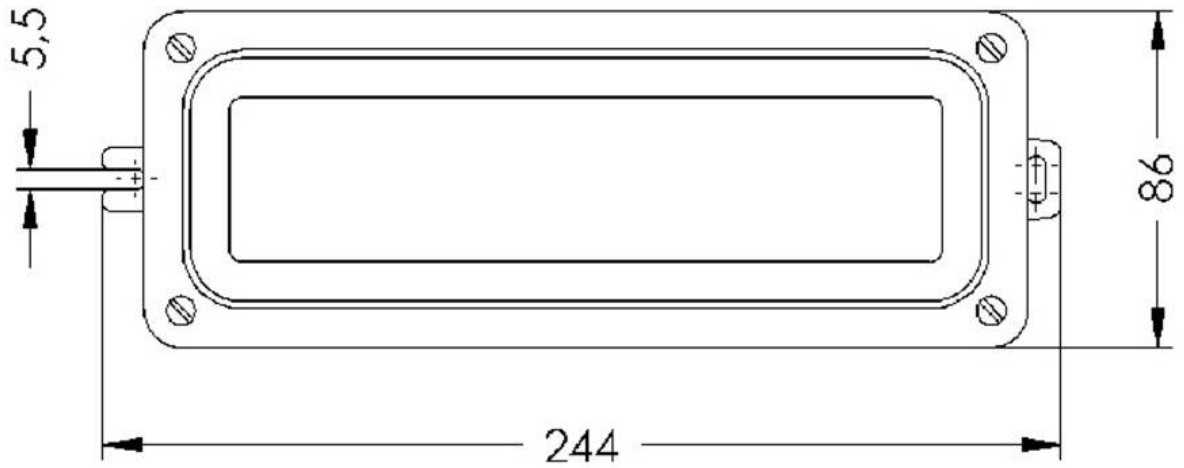

Your Contact:

WISKA India Pvt. Ltd.

Mr. Omkar Ashar · Unit No.247/248,Raheja Tesla Industrial District II , Edison Bldg No.-1A,
Plot No.GEN2/1/C/PART, TTC Industrial Area, MIDC, Juinagar, Navi Mumbai 400705, India

☎ +91-22-4967-1438 · ☎ +91-22-4967-1439 · o.ashar@wiska.in · www.wiska.in