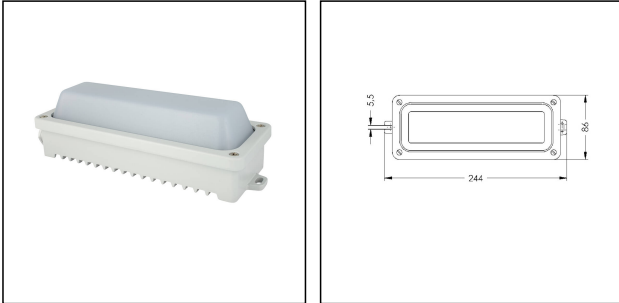

PL-Luminaire LED 6,3W 4307156

LED Multi-purpose luminaire 6,3W 230V, Aluminium RAL 7035, Cover opal, IP67

Products may differ in size, colour and appearance to those shown. If you require further information or customisation, please contact us directly.

WISKA-Order no.	50105202
Type	PL-Luminaire LED 6,3W 4307156
Material	Cast aluminium
Material globe/diffuser	Polycarbonate
Globe colour	Opal
Wattage	6 W
Voltage	230 V
Voltage min. (V)	220 V
Voltage max. (V)	240 V
Type of Voltage	AC
Frequency	50/60 Hz
Temp. range min	-25 °C
Temp. range max	45 °C
Lightsource	LED
Lightsource incl.	Yes
Luminous flux	493 lm
Power supply, electronic	50-60Hz, 220-230VAC
Type of cable gland	PG16 / 12-14mm
Ø cable diameter min	12 mm
Ø cable diameter max	14 mm
Using for cable gland	
Equipment	Aluminium pressure screws PG16
Mounting	Surface mounting, Wall, Ceiling
Colour	RAL 7035
External dimensions LxWxH	244x86x69mm

☎ +91-22-4967-1438 · ☎ +91-22-4967-1439 · o.ashar@wiska.in · www.wiska.in

Weight	0,74 kg
Surface	Powder coated
Approval	SGS
Tariff number	94054990

Remarks:

- with inbuilt LED module
- luminous flux: 493 lm
- 2 aluminium cable gland seals PG16 O=