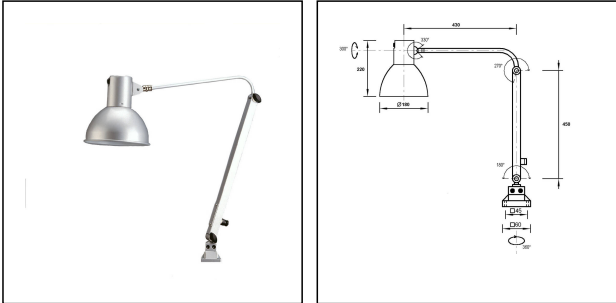

TKL 100 / E27

Working place Light with switch max. 100W 230V E27 IP20

Products may differ in size, colour and appearance to those shown. If you require further information or customisation, please contact us directly.

WISKA-Order no.	50106552
Type	TKL 100 / E27
Wattage	100 W
Power^	1 x 100 W
Voltage	230 V
Type of Voltage	AC
Frequency	50/60 Hz
Protection class	IP20
Operational areas	Indoor work space, Indoor accomodation
Lampholder	E27
Number of lampholder	1 ST
Lightsource	Incandescent lamp, Halogen lamp, variable
Lightsource incl.	No
Type of cable	non-armoured
Mounting	Desktop
Tariff number	94054990

Remarks:

- Switch in the lighting head
- Mains lead approx. 1,5m H03VV-F 3G0,75 c/w Schuko-plug
- inclusive table clamp 16-85mm opening

12.05.2026

Your Contact:

WISKA India Pvt. Ltd.

Mr. Omkar Ashar · Unit No.247/248,Raheja Tesla Industrial District II , Edison Bldg No.-1A,
Plot No.GEN2/1/C/PART, TTC Industrial Area, MIDC, Juinagar, Navi Mumbai 400705, India