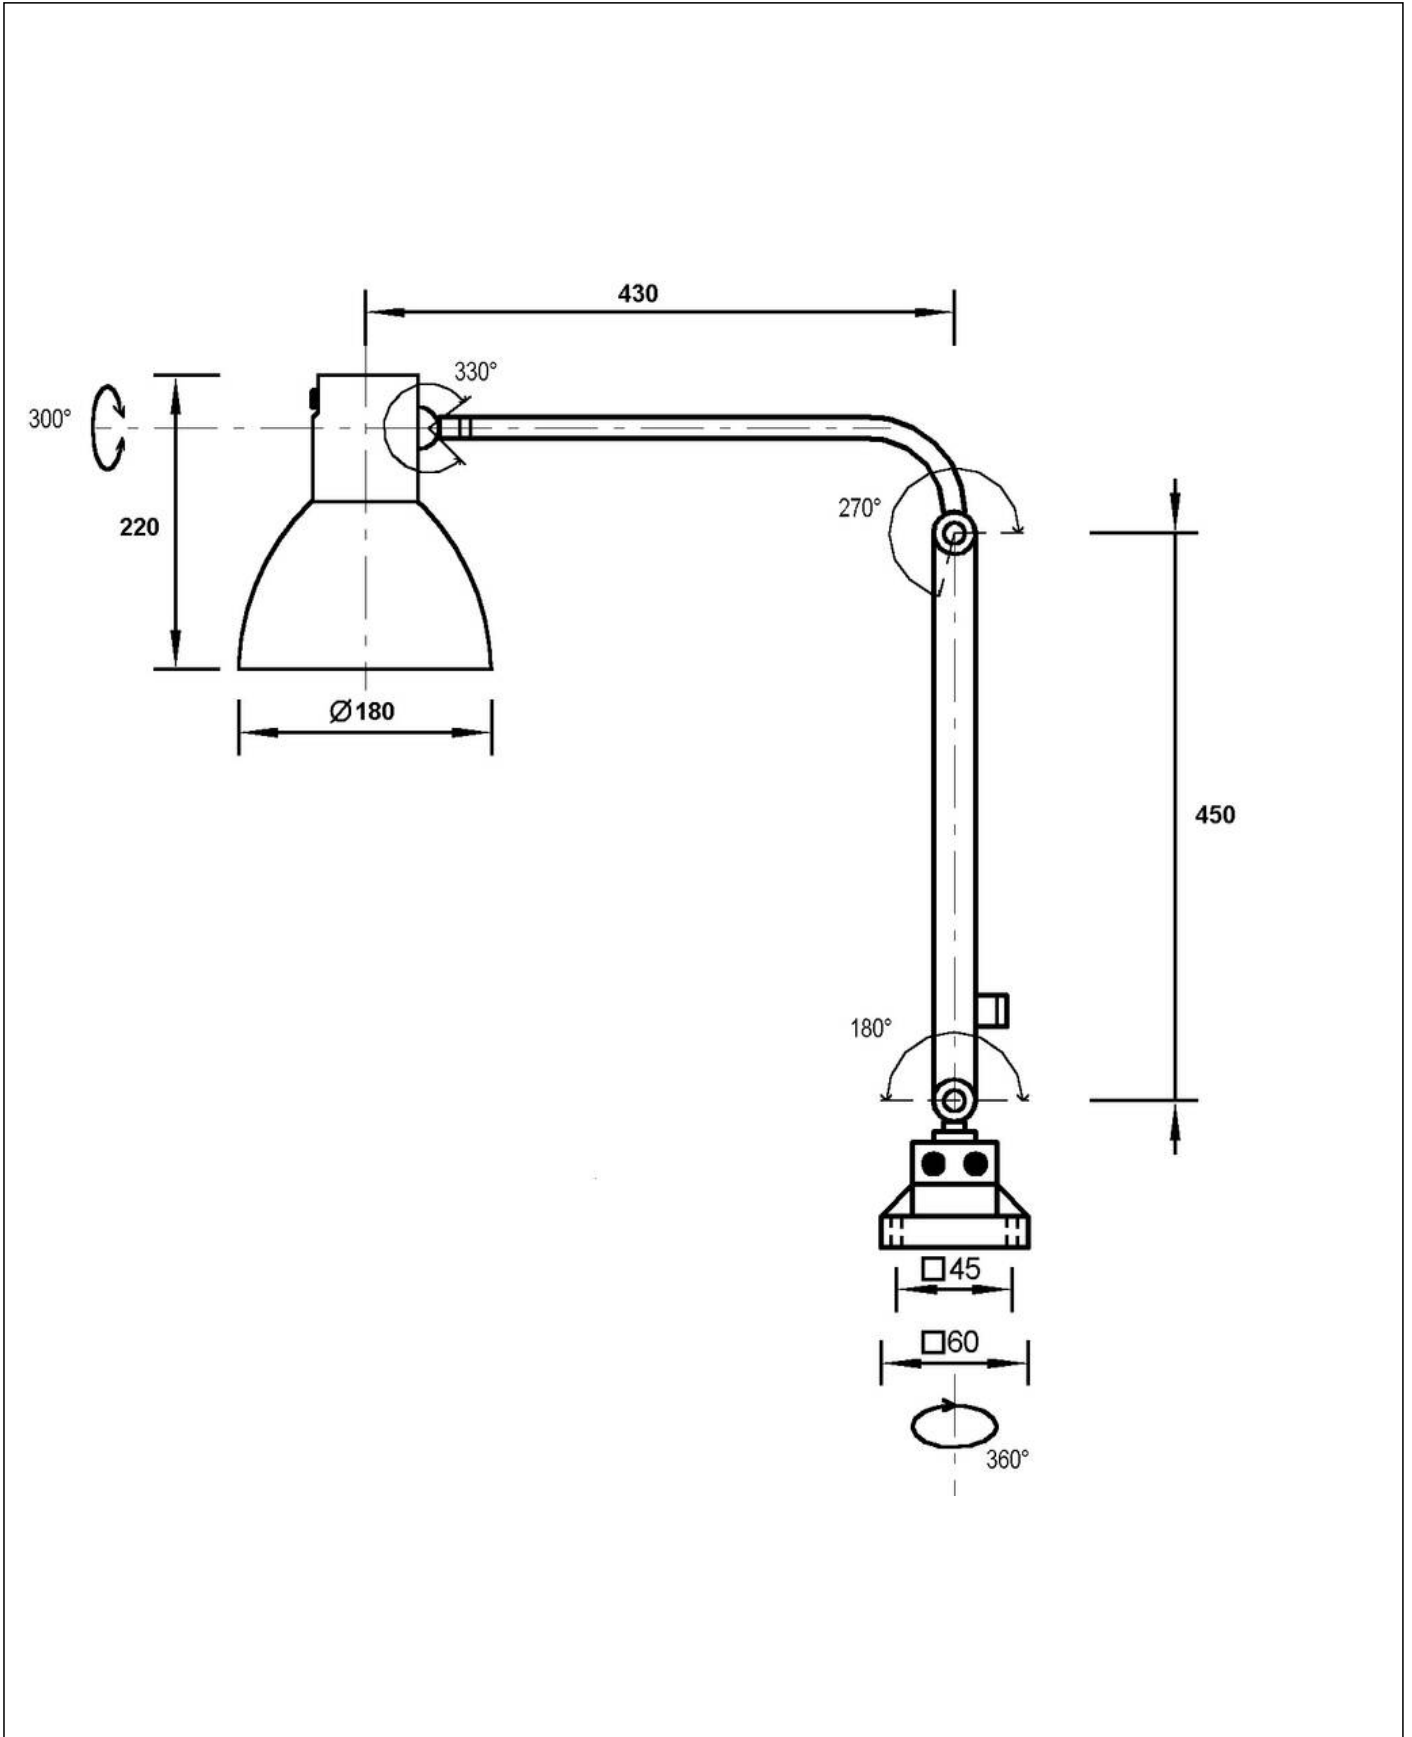

Your Contact:

WISKA India Pvt. Ltd.

Mr. Omkar Ashar · Unit No.247/248, Raheja Tesla Industrial District II , Edison Bldg No.-1A,
Plot No.GEN2/1/C/PART, TTC Industrial Area, MIDC, Juinagar, Navi Mumbai 400705, India

☎ +91-22-4967-1438 · ☎ +91-22-4967-1439 · o.ashar@wiska.in · www.wiska.in