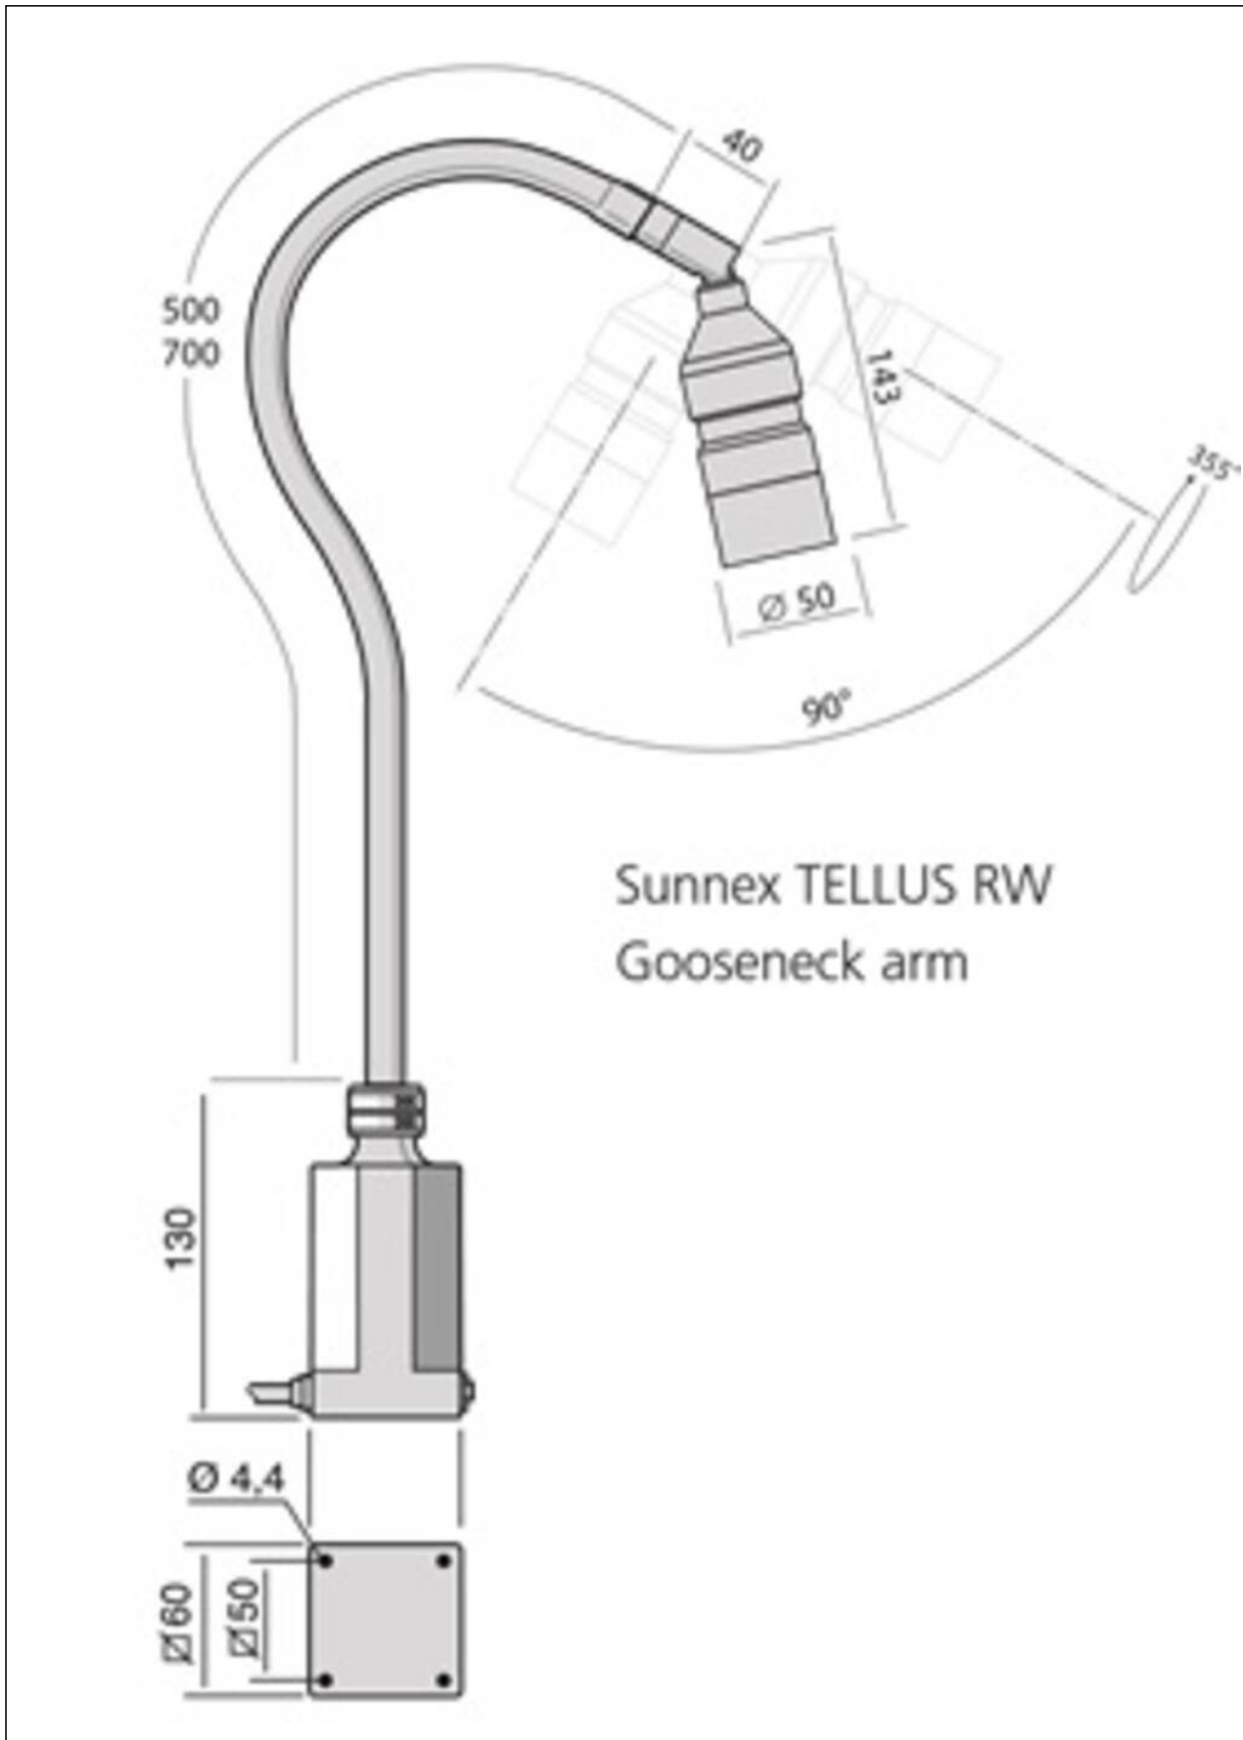

Your Contact:

WISKA India Pvt. Ltd.

Mr. Omkar Ashar · Unit No.247/248,Raheja Tesla Industrial District II , Edison Bldg No.-1A,
Plot No.GEN2/1/C/PART, TTC Industrial Area, MIDC, Juinagar, Navi Mumbai 400705, India

☎ +91-22-4967-1438 · ☎ +91-22-4967-1439 · o.ashar@wiska.in · www.wiska.in