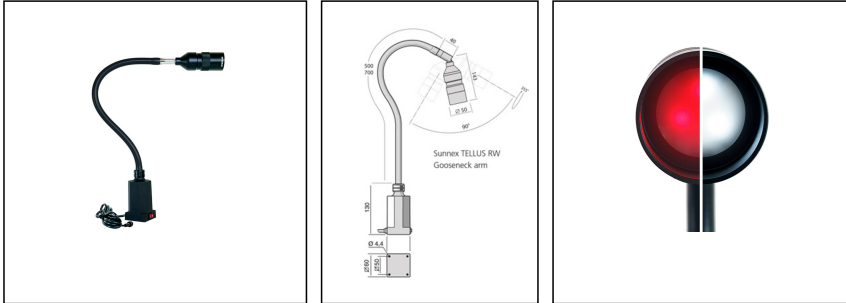

TKL-Tellus-R/W-34530DIM-SUNNEX

LED Chart table light 5W 12-24V AC/DC IP20

Products may differ in size, colour and appearance to those shown. If you require further information or customisation, please contact us directly.

WISKA-Order no.	50109500
Type	TKL-Tellus-R/W-34530DIM-SUNNEX
Wattage	5 W
Power[^]	1 x 5 W
Voltage	24 V
Voltage min. (V)	12 V
Voltage max. (V)	24 V
Type of Voltage	AC / DC
Protection class	IP20
Lightsource	LED
Lightsource incl.	Yes
Bulb shape	reflector
Colour temperature	6500 K
Average lamp durability	30000 h
Mounting	Desktop
External dimensions LxWxH	970x60x68mm
Type of switch	On-Off, 2-pole
Colour	Black
Weight	1,2 kg

Remarks:

LED Chart table light - TELLUS R/W
 Light source: LED 5W inclusive and dimmable
 Red and white light colour
 Color Rendering Index: CRI 80
 Base: Equipped with four mouting holes

Your Contact:

WISKA India Pvt. Ltd.

Power Switch and Rotary Dimmer

placed in the base

Cable length: 2m

Arm length: 700mm

Lamp head with joint

12.05.2026

Your Contact:

WISKA India Pvt. Ltd.