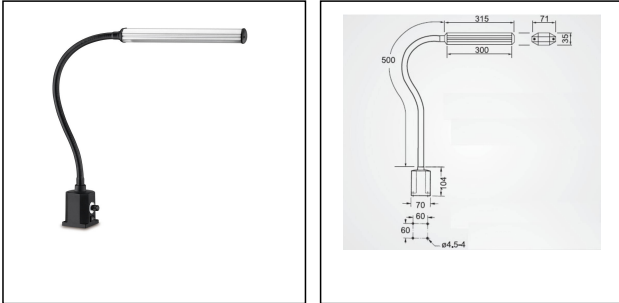

TKL 14 - flex arm

LED Working place Light with switch 14W

Products may differ in size, colour and appearance to those shown. If you require further information or customisation, please contact us directly.

WISKA-Order no.	50110391
Type	TKL 14 - flex arm
Wattage	14 W
Power[^]	1 x 14 W
Voltage	230 V
Voltage min. (V)	220 V
Voltage max. (V)	240 V
Type of Voltage	AC / DC
Frequence	50/60 Hz
Protection class	IP20
Operational areas	Indoor work space
Lightsource	LED
Lightsource incl.	Yes
Bulb shape	tube
Colour temperature	5000 K
Luminous flux	1800 lm
Mounting	Desktop
Colour	Black
Weight	1,5 kg
Tariff number	94051990